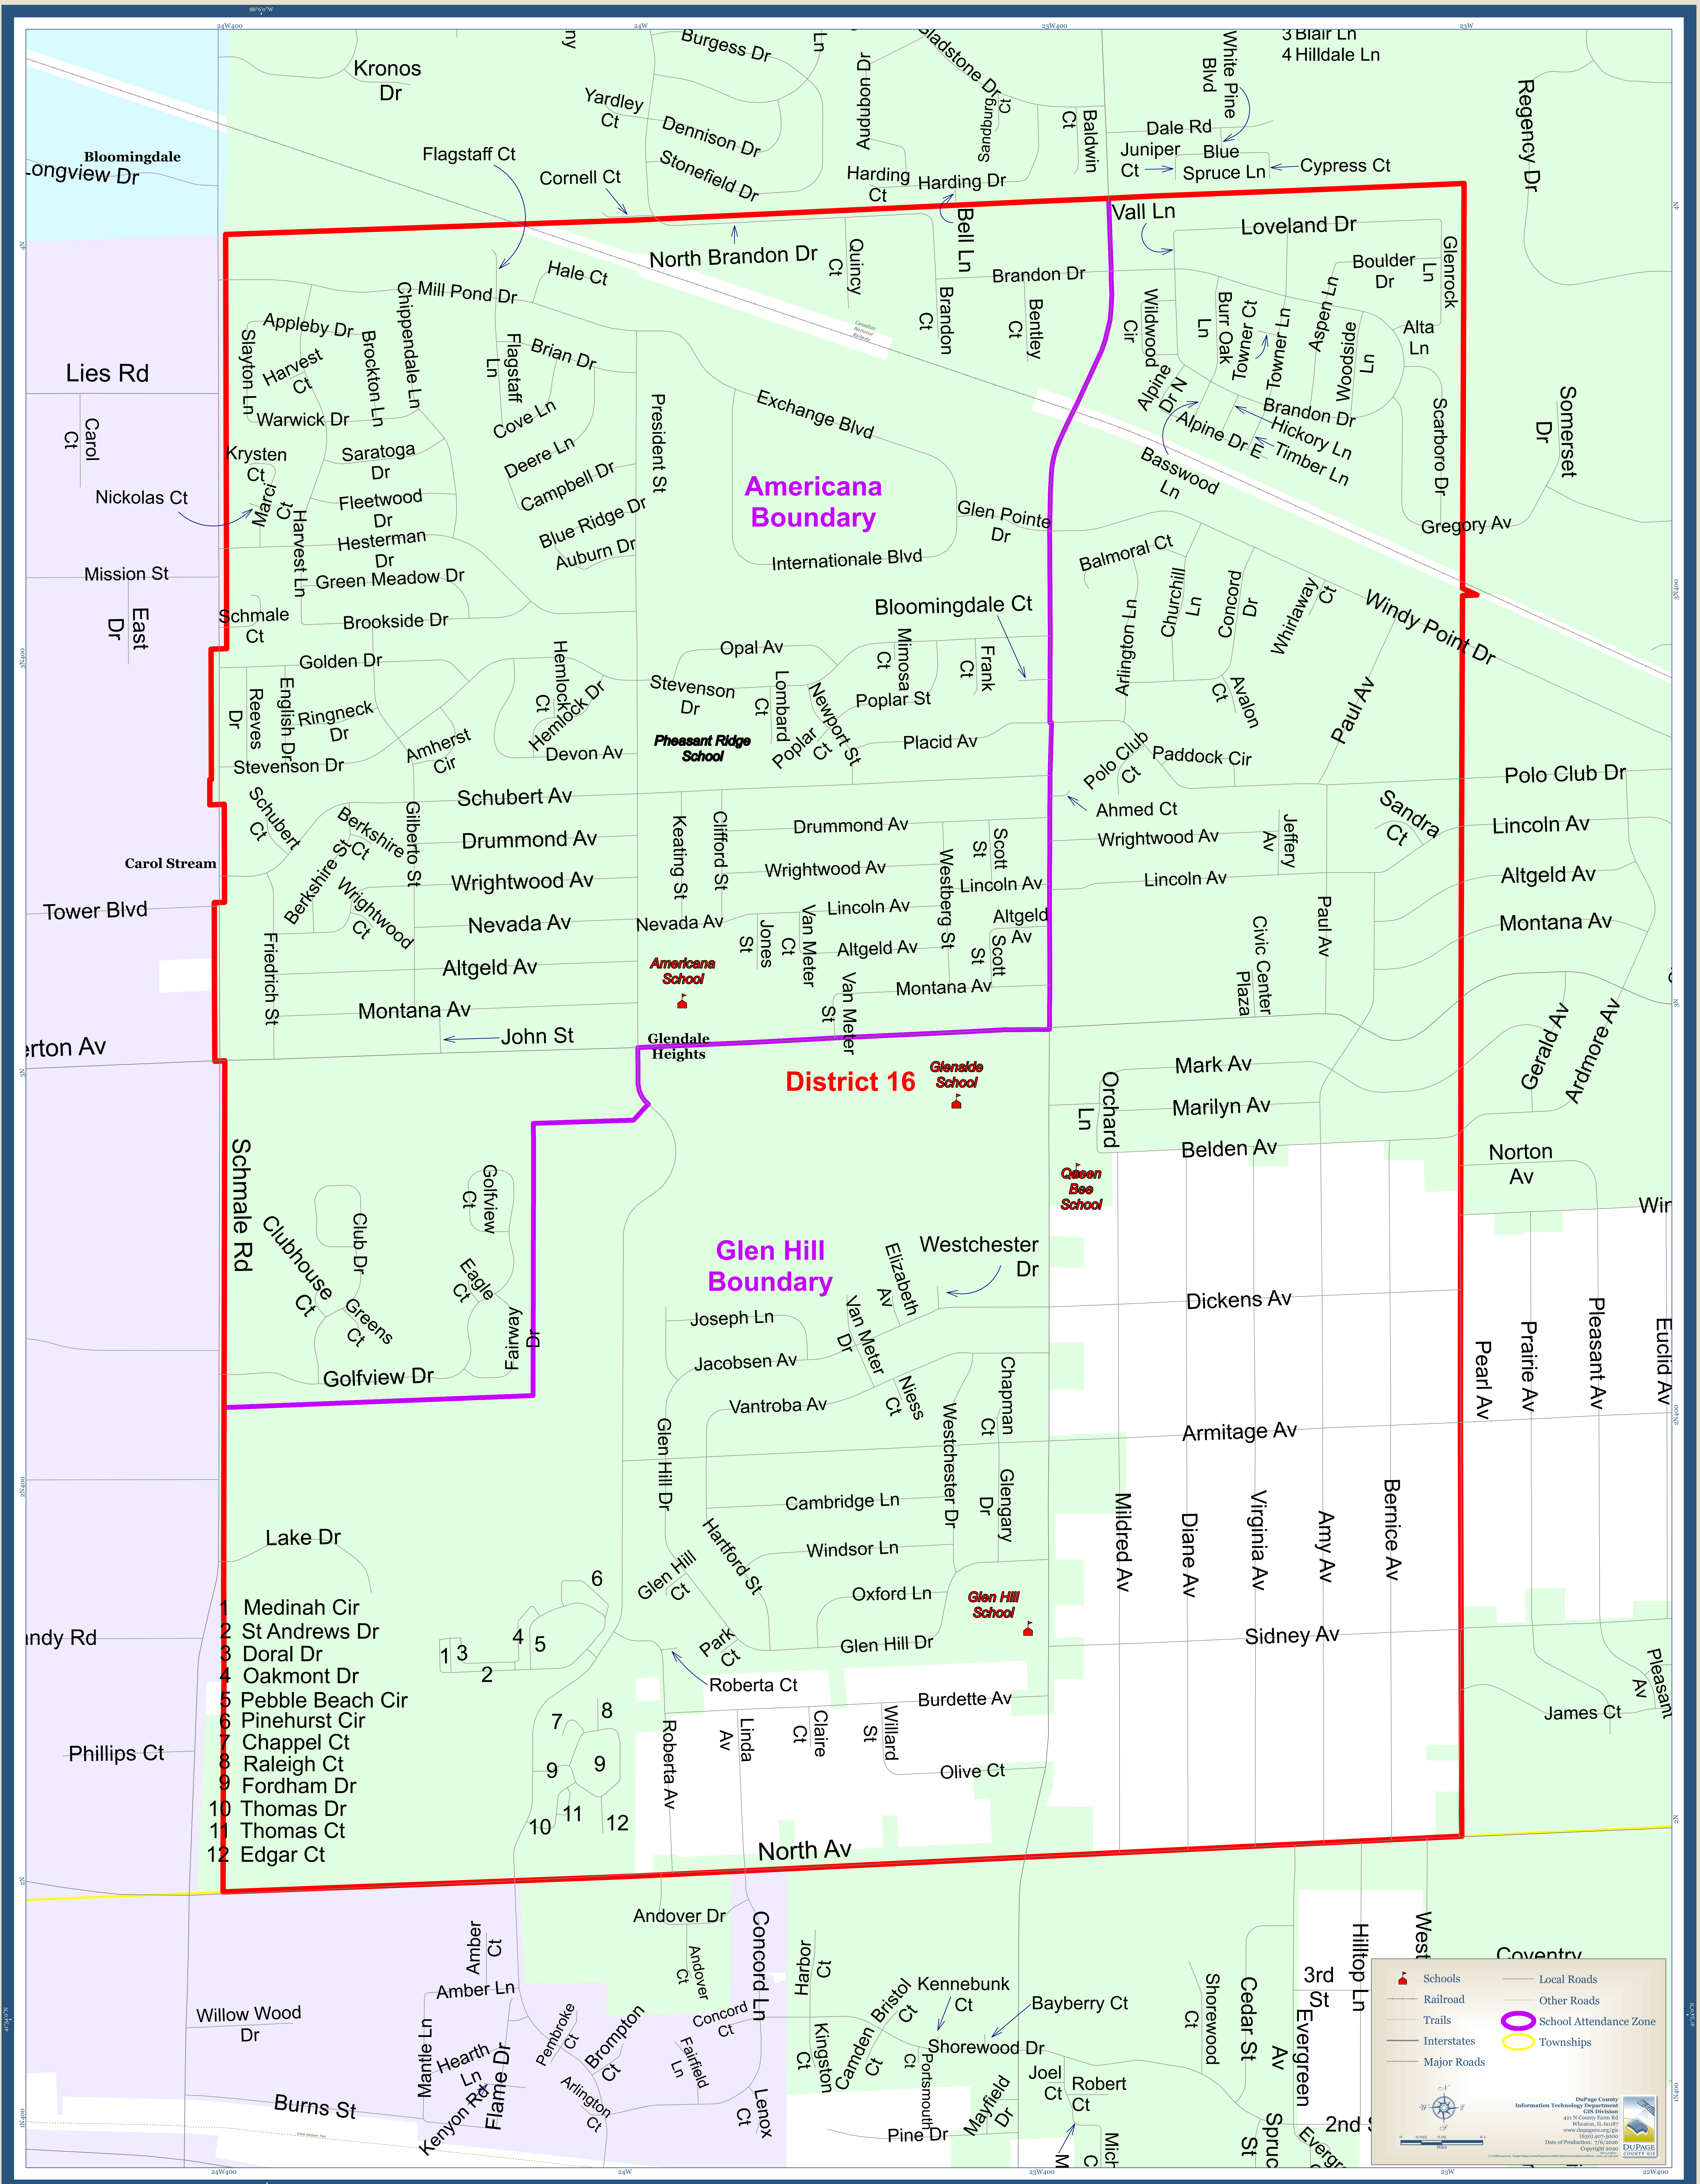

2020 Grade School District 16

DuPage County, Illinois

- 1 Medinah Cir
- 2 St Andrews Dr
- 3 Doral Dr
- 4 Oakmont Dr
- 5 Pebble Beach Cir
- 6 Pinehurst Cir
- 7 Chappel Ct
- 8 Raleigh Ct
- 9 Fordham Dr
- 10 Thomas Dr
- 11 Thomas Ct
- 12 Edgar Ct

Legend

- Schools
- Railroad
- Trails
- Interstates
- Major Roads
- Local Roads
- Other Roads
- School Attendance Zone
- Townships

DuPage County
Information Technology Department
GIS Division
421 N County Farm Rd
Wheaton, IL 60187
www.dupage.org
Date of Production: 09/16/2020
Copyright 2020
DU.PAGE
DISTRICT 16